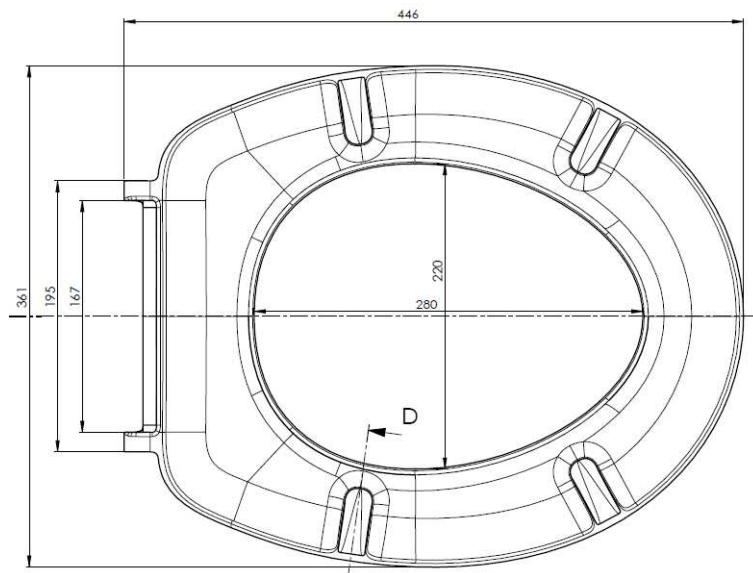

Toilet seat Idol

KOLO

Toilet seat Duroplast, bottom-fix stainless-steel hinges.

No.: 10113-000
Weight: 1,8 kg
Dimensions 36 x 45 cm

Combinable with:

- Wall-hung WC Idol M13100
- Close-coupled WC Idol M13200, M13201
- Florstanding WC Idol M13000, M13001