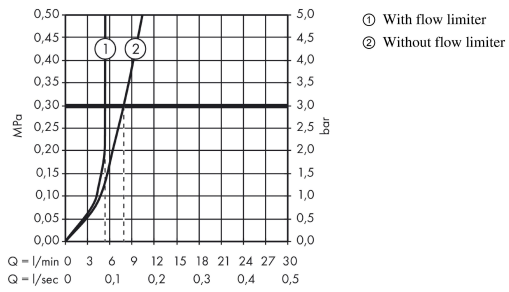

Bidette hand shower 1jet with shower holder and pressure shower hose 125 cm

Surface: **Chrome** Article Number: **32129000**

Description

product features

- consists of: bidette hand shower, shower holder, chrome-colored shower hose
- shower head size: 25 mm
- integrated support function
- maximum flow rate at 3 bar: 6 l/min
- minimum flow pressure: 1 bar
- operating pressure: min. 1 bar/max. 6 bar
- with non-return valve
- Shower holder of plastic
- wall mounting: screw fastening
- rinseable screen seal
- surface shower hose chrome
- we recommend using this product with an upstream shut-off valve in the line

Technology

Product image

Scale drawing

Bidette hand shower 1jet with shower holder and pressure shower hose 125 cm
 Surface: **Chrome** Article Number: **32129000**

Flowchart

The consumption was measured in combination with the appropriate fittings (thermostat/mixer/in-wall valve) to reflect actual application in practice.