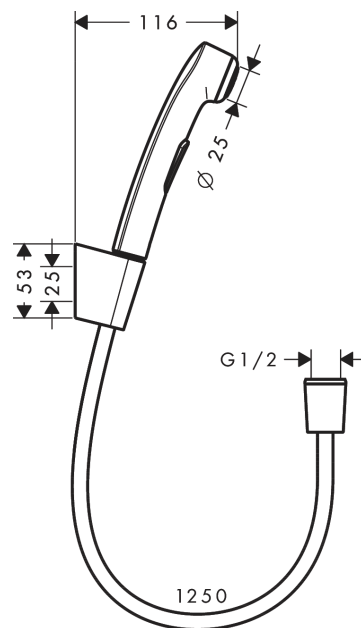

Bidette hand shower 1jet with shower holder and pressure shower hose 125 cm

Surface: **Chrome** Article Number: **32129000**

Description

product features

- consists of: bidette hand shower, shower holder, chrome-colored shower hose
- shower head size: 25 mm
- integrated support function
- maximum flow rate at 3 bar: 6 l/min
- minimum flow pressure: 1 bar
- operating pressure: min. 1 bar/max. 6 bar
- with non-return valve
- Shower holder of plastic
- wall mounting: screw fastening
- rinseable screen seal
- surface shower hose chrome
- we recommend using this product with an upstream shut-off valve in the line

Technology

Product image

Scale drawing

Bidette hand shower 1jet with shower holder and pressure shower hose 125 cm
 Surface: **Chrome** Article Number: **32129000**

Flowchart

The consumption was measured in combination with the appropriate fittings (thermostat/mixer/in-wall valve) to reflect actual application in practice.

Bidette hand shower 1jet with shower holder and pressure shower hose 125 cm
 Surface: **Chrome** Article Number: **32129000**

Exploded Drawing

Year of production: >07/15

Bidette hand shower 1jet with shower holder and pressure shower hose 125 cmSurface: **Chrome** Article Number: **32129000****Spare part list**

Year of production: >07/15

Pos.	Description	Article Number	PC	PU
1	handshower	96907000	99	1
2	filter	97735000	1	1
3	shower hose 1,25 m	92213000	11	1
4	seal	98058000	1	1
5	mounting set	96179000	4	1
6	guide	98918000	1	1
7	shower holder	28331000	99	1