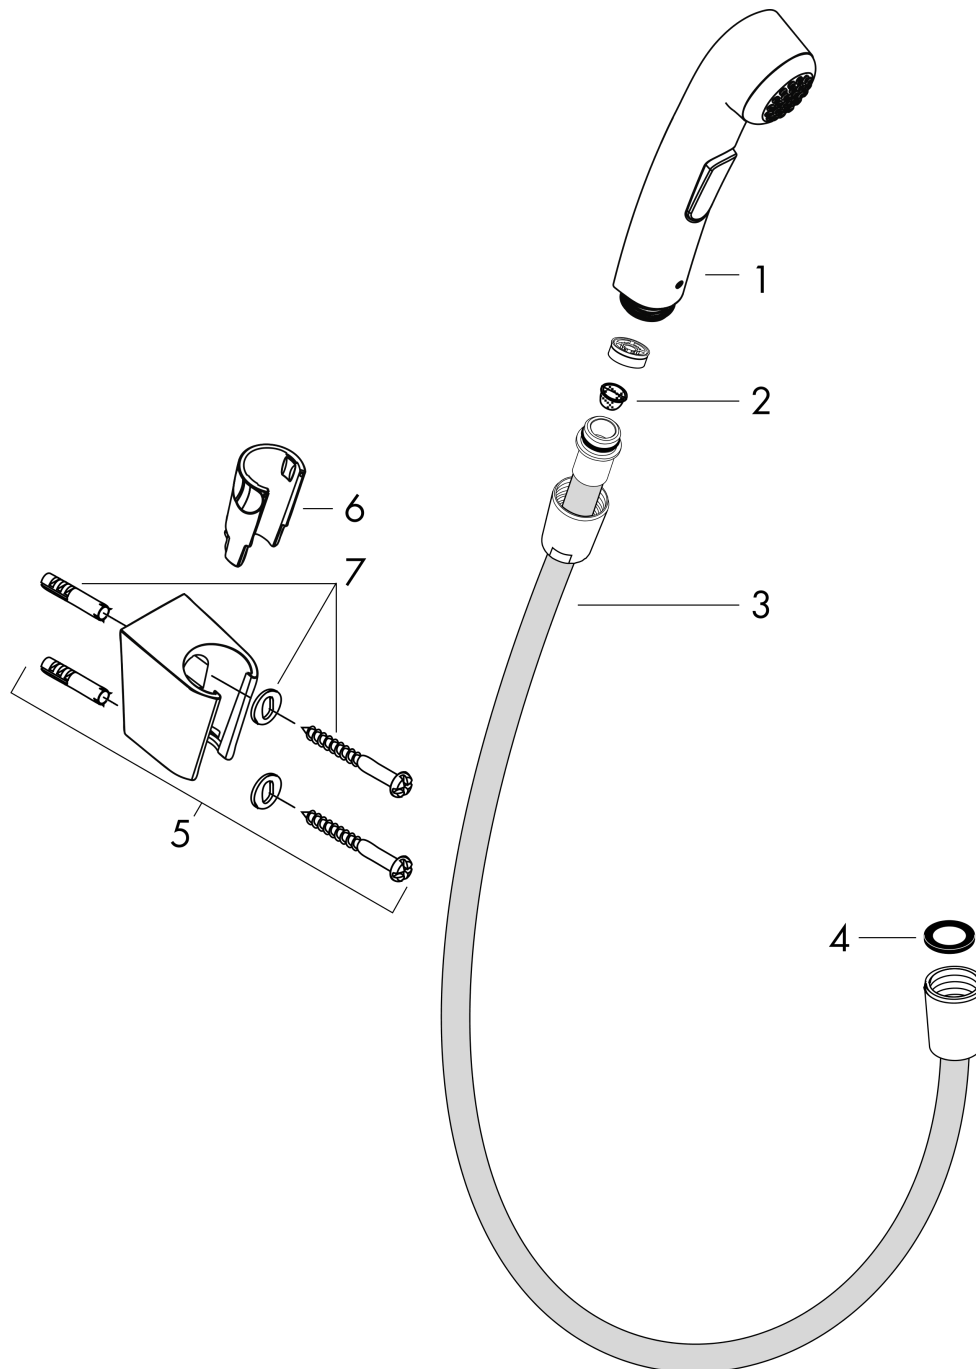

Bidette hand shower 1jet with shower holder and pressure shower hose 125 cm

Surface: **Chrome** Article Number: **32129000**

Description

product features

- consists of: bidette hand shower, shower holder, chrome-colored shower hose
- shower head size: 25 mm
- integrated support function
- maximum flow rate at 3 bar: 6 l/min
- minimum flow pressure: 1 bar
- operating pressure: min. 1 bar/max. 6 bar
- with non-return valve
- Shower holder of plastic
- wall mounting: screw fastening
- rinseable screen seal
- surface shower hose chrome
- we recommend using this product with an upstream shut-off valve in the line

Technology

Product image

Scale drawing

Bidette hand shower 1jet with shower holder and pressure shower hose 125 cm
 Surface: **Chrome** Article Number: **32129000**

Flowchart

The consumption was measured in combination with the appropriate fittings (thermostat/mixer/in-wall valve) to reflect actual application in practice.

Bidette hand shower 1jet with shower holder and pressure shower hose 125 cm
 Surface: **Chrome** Article Number: **32129000**

Exploded Drawing

Year of production: >07/15

Bidette hand shower 1jet with shower holder and pressure shower hose 125 cmSurface: **Chrome** Article Number: **32129000****Spare part list**

Year of production: >07/15

Pos.	Description	Article Number	PC	PU
1	handshower	96907000	99	1
2	filter	97735000	1	1
3	shower hose 1,25 m	92213000	11	1
4	seal	98058000	1	1
5	mounting set	96179000	4	1
6	guide	98918000	1	1
7	shower holder	28331000	99	1