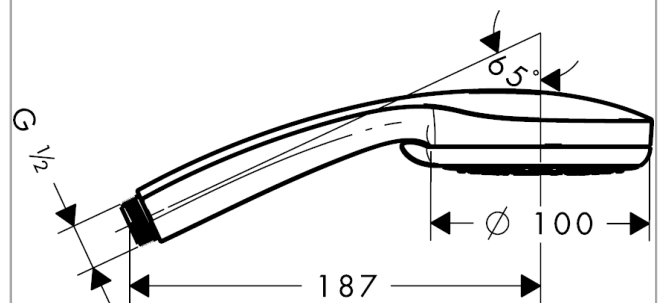

Croma 100

Hand shower Vario

Surface: **Chrome** Article Number: **28535000**

Description

product features

- shower head size: 100 mm
- spray type: normal spray, Rain, Shampoo spray, Massage spray
- spray type adjustment by turning spray disc
- spray disc surface: grey
- maximum flow rate at 3 bar: 18 l/min
- minimum flow pressure: 1 bar
- with internal water conduction
- rinseable screen seal
- connection thread G 1/2
- connection dimension: DN15
- suitable for continuous flow water heaters

Technology

Product image

Scale drawing

Flowchart

The consumption was measured in combination with the appropriate fittings (thermostat/mixer/ in-wall valve) to reflect actual application in practice.

Croma 100
Hand shower Vario
 Surface: **Chrome** Article Number: **28535000**

Exploded Drawing

Year of production: >10/06

Croma 100
Hand shower Vario
 Surface: **Chrome** Article Number: **28535000**

Spare part list

Year of production: >10/06

Pos.	Description	Article Number	PC	PU
1	filter insert	97708000	2	1