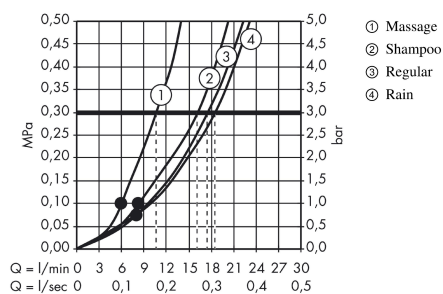

Croma 100

Hand shower Vario

Surface: **Chrome** Article Number: **28535000**

Description

product features

- shower head size: 100 mm
- spray type: normal spray, Rain, Shampoo spray, Massage spray
- spray type adjustment by turning spray disc
- spray disc surface: grey
- maximum flow rate at 3 bar: 18 l/min
- minimum flow pressure: 1 bar
- with internal water conduction
- rinseable screen seal
- connection thread G 1/2
- connection dimension: DN15
- suitable for continuous flow water heaters

Technology

Product image

Scale drawing

Flowchart

The consumption was measured in combination with the appropriate fittings (thermostat/mixer/ in-wall valve) to reflect actual application in practice.

Croma 100
Hand shower Vario
 Surface: **Chrome** Article Number: **28535000**

Exploded Drawing

Year of production: >10/06

Croma 100
Hand shower Vario
 Surface: **Chrome** Article Number: **28535000**

Spare part list

Year of production: >10/06

Pos.	Description	Article Number	PC	PU
1	filter insert	97708000	2	1