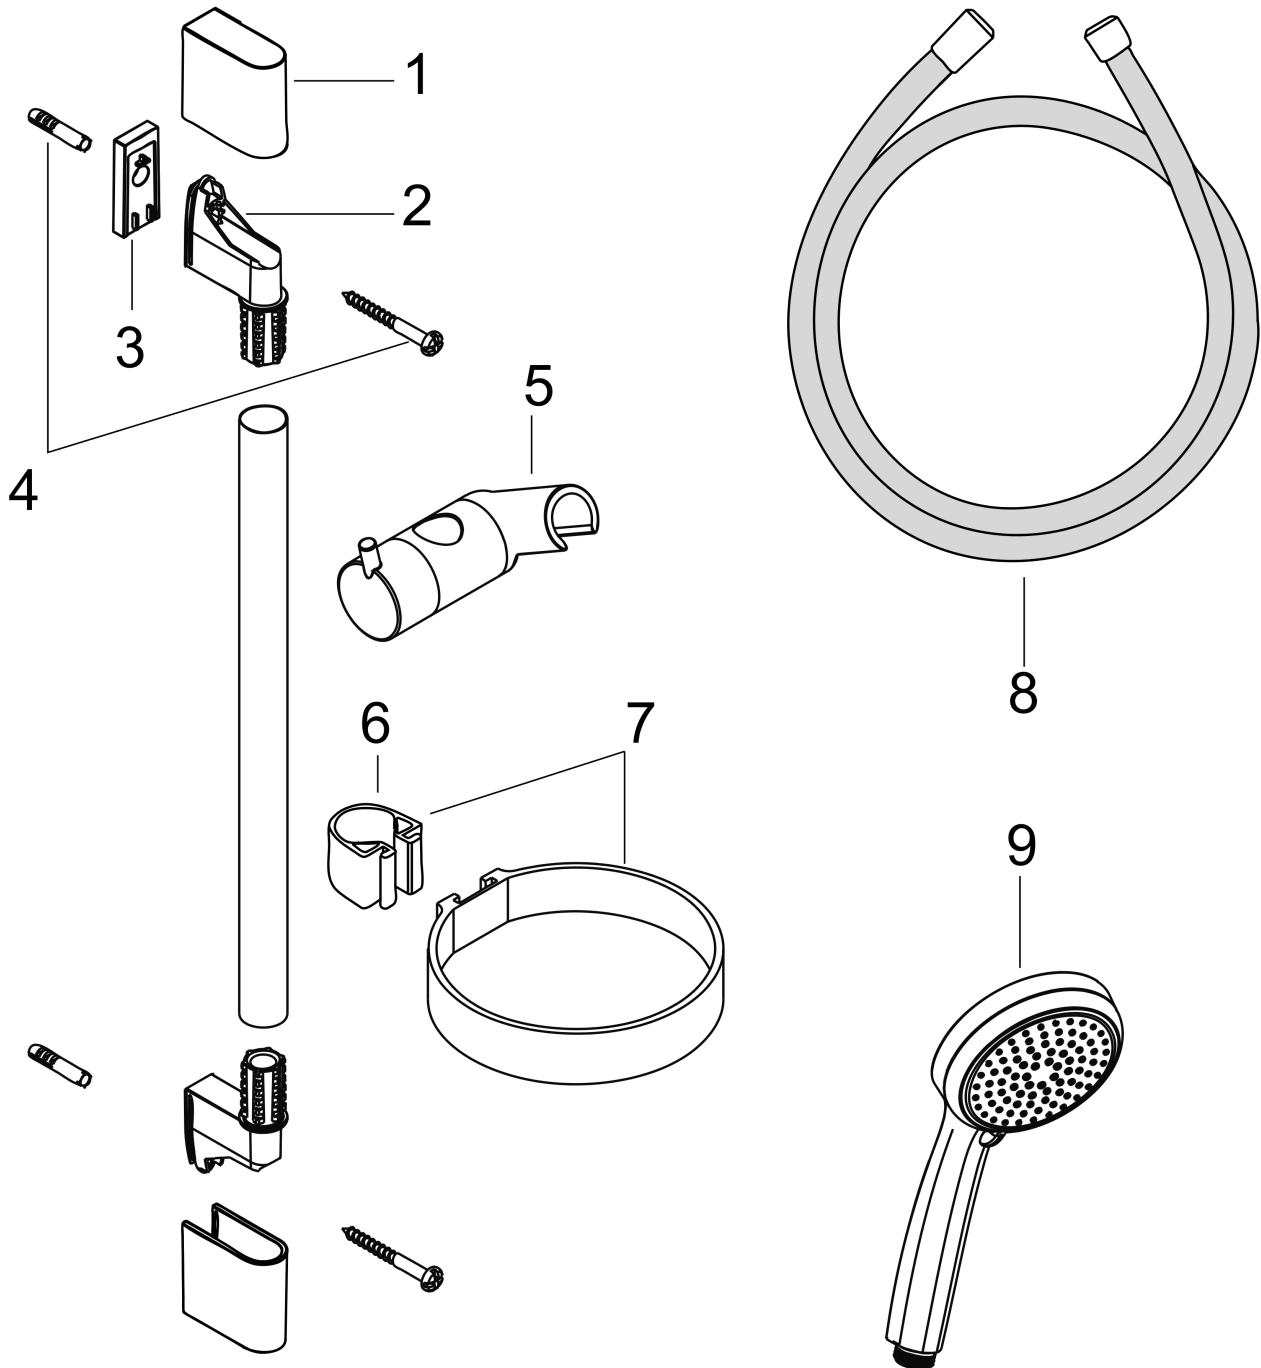

Croma 100

Shower set Vario with shower bar 90 cm and soap dish

Surface: **Chrome** Article Number: **27771000**

Description

product features

- consists of: hand shower, shower bar, shower hose, slider, soap dish
- shower head size: 100 mm
- spray type: normal spray, Rain, Shampoo spray, Massage spray
- spray type adjustment by turning spray disc
- 90° position adjustable hand shower holder, pivots left and right, up and down
- maximum flow rate at 3 bar: 18 l/min
- minimum flow pressure: 1 bar
- operating pressure: min. 1 bar/max. 6 bar
- pivot connector prevents hose from tangling
- wall mounting: screw fastening
- wall supports made of plastic
- pipe length: 958 mm
- shower bar diameter: 22 mm
- profile pipe: round
- drilling distance 915 mm

Technology

Product image

Scale drawing

Croma 100

Shower set Vario with shower bar 90 cm and soap dish

Surface: **Chrome** Article Number: **27771000**

Flowchart

The consumption was measured in combination with the appropriate fittings (thermostat/mixer/in-wall valve) to reflect actual application in practice.

Croma 100
Shower set Vario with shower bar 90 cm and soap dish
 Surface: **Chrome** Article Number: **27771000**

Installation examples

Croma 100
Shower set Vario with shower bar 90 cm and soap dish
 Surface: **Chrome** Article Number: **27771000**

Exploded Drawing

Year of production: >10/06

Croma 100
Shower set Vario with shower bar 90 cm and soap dish
 Surface: **Chrome** Article Number: **27771000**

Spare part list

Year of production: >10/06

Pos.	Description	Article Number	PC	PU
1	cover set	98738000	8	1
2	wall support	96275000	3	1
3	tile-matching-disk 7 mm	97450000	99	1
4	mounting set	96179000	4	1
5	support, assy	98753000	9	1
6	clip for Casetta, Ø 22 mm	96189000	2	1
7	shelf Casetta	28678000	99	1
8	shower hose Isiflex'B 1,60 m	28276000	99	1
9	handshower	28535000	99	1