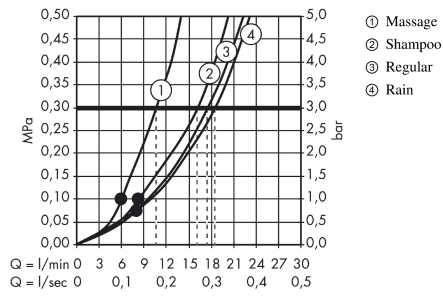

Croma 100

Shower set Vario with shower bar 90 cm and soap dish

Surface: **Chrome** Article Number: **27771000**

Description

product features

- consists of: hand shower, shower bar, shower hose, slider, soap dish
- shower head size: 100 mm
- spray type: normal spray, Rain, Shampoo spray, Massage spray
- spray type adjustment by turning spray disc
- 90° position adjustable hand shower holder, pivots left and right, up and down
- maximum flow rate at 3 bar: 18 l/min
- minimum flow pressure: 1 bar
- operating pressure: min. 1 bar/max. 6 bar
- pivot connector prevents hose from tangling
- wall mounting: screw fastening
- wall supports made of plastic
- pipe length: 958 mm
- shower bar diameter: 22 mm
- profile pipe: round
- drilling distance 915 mm

Technology

Product image

Scale drawing

Croma 100

Shower set Vario with shower bar 90 cm and soap dish

Surface: **Chrome** Article Number: **27771000**

Flowchart

The consumption was measured in combination with the appropriate fittings (thermostat/mixer/in-wall valve) to reflect actual application in practice.

Croma 100
Shower set Vario with shower bar 90 cm and soap dish
 Surface: **Chrome** Article Number: **27771000**

Installation examples

Croma 100
Shower set Vario with shower bar 90 cm and soap dish
 Surface: **Chrome** Article Number: **27771000**

Exploded Drawing

Year of production: >10/06

Croma 100
Shower set Vario with shower bar 90 cm and soap dish
 Surface: **Chrome** Article Number: **27771000**

Spare part list

Year of production: >10/06

Pos.	Description	Article Number	PC	PU
1	cover set	98738000	8	1
2	wall support	96275000	3	1
3	tile-matching-disk 7 mm	97450000	99	1
4	mounting set	96179000	4	1
5	support, assy	98753000	9	1
6	clip for Casetta, Ø 22 mm	96189000	2	1
7	shelf Casetta	28678000	99	1
8	shower hose Isiflex'B 1,60 m	28276000	99	1
9	handshower	28535000	99	1