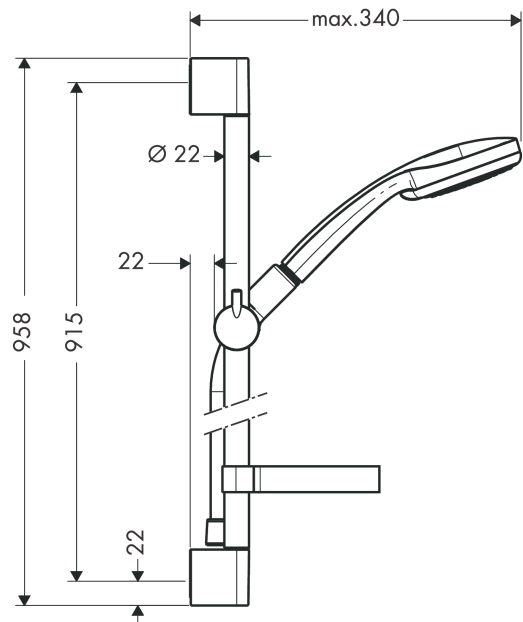

Croma 100

Shower set Vario with shower bar 90 cm and soap dish

Surface: **Chrome** Article Number: **27771000**

Description

product features

- consists of: hand shower, shower bar, shower hose, slider, soap dish
- shower head size: 100 mm
- spray type: normal spray, Rain, Shampoo spray, Massage spray
- spray type adjustment by turning spray disc
- 90° position adjustable hand shower holder, pivots left and right, up and down
- maximum flow rate at 3 bar: 18 l/min
- minimum flow pressure: 1 bar
- operating pressure: min. 1 bar/max. 6 bar
- pivot connector prevents hose from tangling
- wall mounting: screw fastening
- wall supports made of plastic
- pipe length: 958 mm
- shower bar diameter: 22 mm
- profile pipe: round
- drilling distance 915 mm

Technology

Product image

Scale drawing

Croma 100

Shower set Vario with shower bar 90 cm and soap dish

Surface: **Chrome** Article Number: **27771000**

Flowchart

The consumption was measured in combination with the appropriate fittings (thermostat/mixer/in-wall valve) to reflect actual application in practice.

Croma 100
Shower set Vario with shower bar 90 cm and soap dish
 Surface: **Chrome** Article Number: **27771000**

Installation examples

Croma 100
Shower set Vario with shower bar 90 cm and soap dish
 Surface: **Chrome** Article Number: **27771000**

Exploded Drawing

Year of production: >10/06

Croma 100
Shower set Vario with shower bar 90 cm and soap dish
 Surface: **Chrome** Article Number: **27771000**

Spare part list

Year of production: >10/06

Pos.	Description	Article Number	PC	PU
1	cover set	98738000	8	1
2	wall support	96275000	3	1
3	tile-matching-disk 7 mm	97450000	99	1
4	mounting set	96179000	4	1
5	support, assy	98753000	9	1
6	clip for Casetta, Ø 22 mm	96189000	2	1
7	shelf Casetta	28678000	99	1
8	shower hose Isiflex'B 1,60 m	28276000	99	1
9	handshower	28535000	99	1