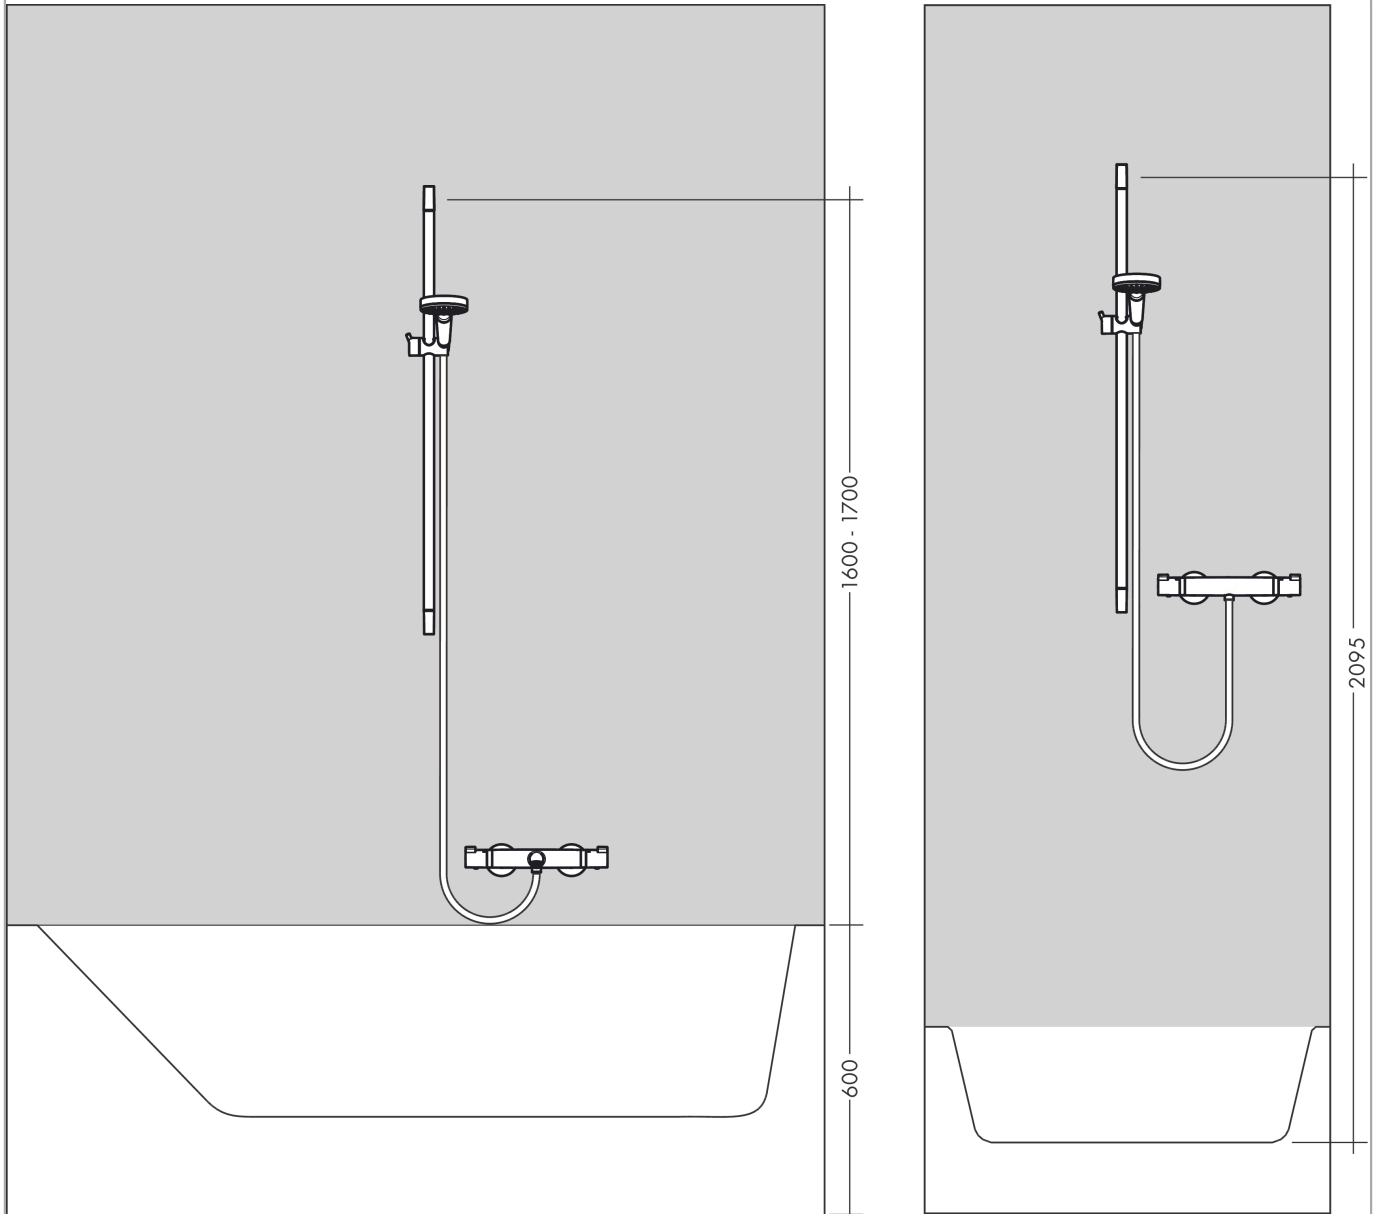

Croma 100

Shower set Vario with shower bar 90 cm and soap dish

Surface: **Chrome** Article Number: **27771000**

Description

product features

- consists of: hand shower, shower bar, shower hose, slider, soap dish
- shower head size: 100 mm
- spray type: normal spray, Rain, Shampoo spray, Massage spray
- spray type adjustment by turning spray disc
- 90° position adjustable hand shower holder, pivots left and right, up and down
- maximum flow rate at 3 bar: 18 l/min
- minimum flow pressure: 1 bar
- operating pressure: min. 1 bar/max. 6 bar
- pivot connector prevents hose from tangling
- wall mounting: screw fastening
- wall supports made of plastic
- pipe length: 958 mm
- shower bar diameter: 22 mm
- profile pipe: round
- drilling distance 915 mm

Technology

Product image

Scale drawing

Croma 100

Shower set Vario with shower bar 90 cm and soap dish

Surface: **Chrome** Article Number: **27771000**

Flowchart

The consumption was measured in combination with the appropriate fittings (thermostat/mixer/in-wall valve) to reflect actual application in practice.

Croma 100
Shower set Vario with shower bar 90 cm and soap dish
 Surface: **Chrome** Article Number: **27771000**

Installation examples

Croma 100
Shower set Vario with shower bar 90 cm and soap dish
 Surface: **Chrome** Article Number: **27771000**

Exploded Drawing

Year of production: >10/06

Croma 100
Shower set Vario with shower bar 90 cm and soap dish
 Surface: **Chrome** Article Number: **27771000**

Spare part list

Year of production: >10/06

Pos.	Description	Article Number	PC	PU
1	cover set	98738000	8	1
2	wall support	96275000	3	1
3	tile-matching-disk 7 mm	97450000	99	1
4	mounting set	96179000	4	1
5	support, assy	98753000	9	1
6	clip for Casetta, Ø 22 mm	96189000	2	1
7	shelf Casetta	28678000	99	1
8	shower hose Isiflex'B 1,60 m	28276000	99	1
9	handshower	28535000	99	1