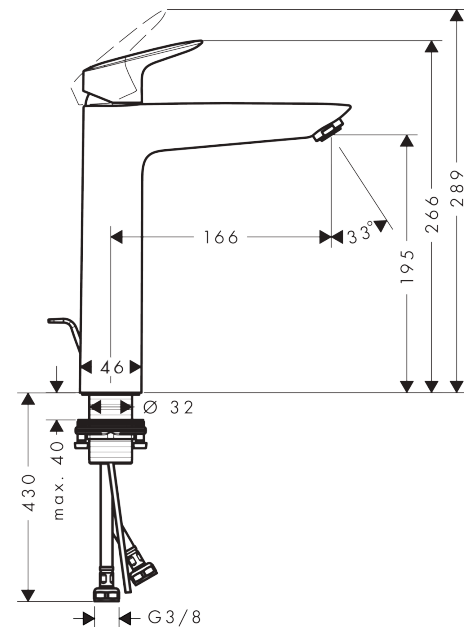

Logis

Single lever basin mixer 190 with pop-up waste set

Surface: **Chrome** Article Number: **71090000**

Description

product features

- consists of: single lever basin mixer, waste set
- ComfortZone 190
- projection: 166 mm
- spout height: 195 mm
- spray type: Normal spray
- maximum flow rate at 3 bar: 5 l/min
- ceramic cartridge
- temperature limitation adjustable
- suitable for continuous flow water heaters
- pop-up waste set G 1¼
- material waste set: synthetic
- connection type: G # connections
- connection dimension: DN15

Technology

Certificates

Product image

Scale drawing

Logis

Single lever basin mixer 190 with pop-up waste set

Surface: **Chrome** Article Number: **71090000**

Flowchart

Logis

Single lever basin mixer 190 with pop-up waste set

Surface: **Chrome** Article Number: **71090000**

Exploded Drawing

Year of production: >05/17

Logis

Single lever basin mixer 190 with pop-up waste set

Surface: **Chrome** Article Number: **71090000**

Spare part list

Year of production: >05/17

Pos.	Description	Article Number	Price	PU
1	handle	92224000	€ 44,63	1
2	screw cover	96338000	€ 3,21	1
3	flange	97406000	€ 18,33	1
4	nut	97209000	€ 13,92	1
5	O-Ring 32x2	98193000	€ 3,21	1
6	O-ring 35x2	92604000	€ 5,24	1
7	cartridge, assy	92730000	€ 57,12	1
8	locking screw for handle	95140000	€ 5,24	1
9	seal	95008000	€ 8,45	1
10	adapter for cartridge	98750000	€ 11,31	1
11	O-Ring 30x2	98186000	€ 3,21	1
12	aerator M24x1 (5 l/min)	92372000	€ 18,33	1
13	flat seal	98749000	€ 5,24	1
14	fixing set (Ø 32)	13961000	€ 22,37	1
15	lever collar	97548000	€ 3,21	1
16	connection hose 600 mm M8x0,75 G3/8	96556000	€ 22,37	1
17	O-ring 6,6x1,6	93019000	€ 3,21	1
18	pull rod	96657000	€ 11,31	1
a	pop up waste	92168000	€ 35,94	1
b	fixation extension 35 mm	13898000	€ 70,57	1