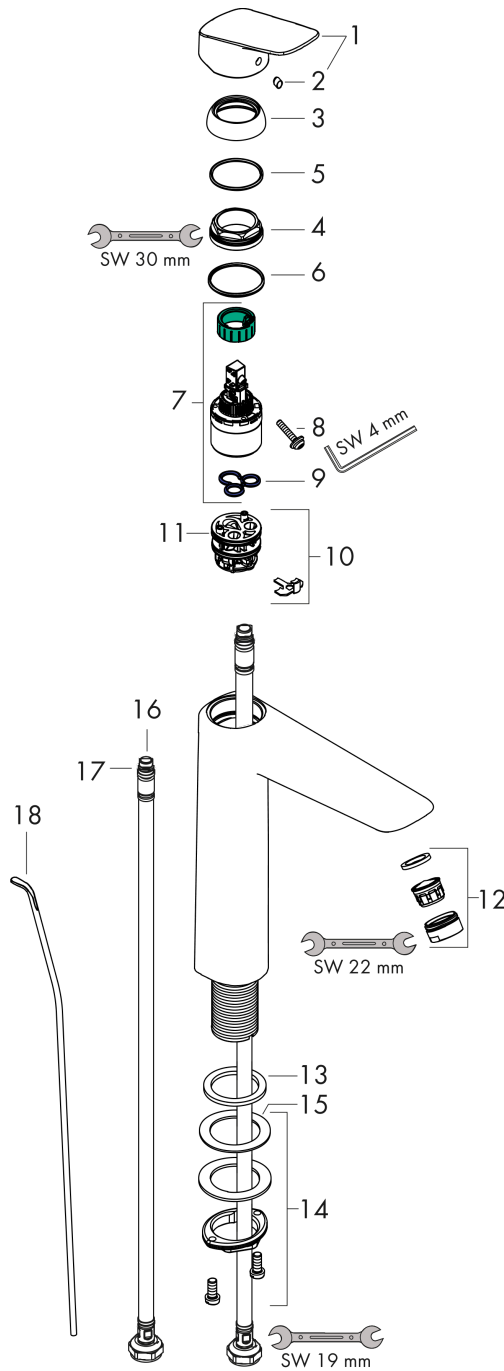

Logis

Single lever basin mixer 190 with pop-up waste set

Surface: **Chrome** Article Number: **71090000**

Description

product features

- consists of: single lever basin mixer, waste set
- ComfortZone 190
- projection: 166 mm
- spout height: 195 mm
- spray type: Normal spray
- maximum flow rate at 3 bar: 5 l/min
- ceramic cartridge
- temperature limitation adjustable
- suitable for continuous flow water heaters
- pop-up waste set G 1¼
- material waste set: synthetic
- connection type: G # connections
- connection dimension: DN15

Technology

Certificates

Product image

Scale drawing

Logis

Single lever basin mixer 190 with pop-up waste set

Surface: **Chrome** Article Number: **71090000**

Flowchart

Logis

Single lever basin mixer 190 with pop-up waste set

Surface: **Chrome** Article Number: **71090000**

Exploded Drawing

Year of production: >05/17

Logis

Single lever basin mixer 190 with pop-up waste set

Surface: **Chrome** Article Number: **71090000**

Spare part list

Year of production: >05/17

Pos.	Description	Article Number	Price	PU
1	handle	92224000	€ 44,63	1
2	screw cover	96338000	€ 3,21	1
3	flange	97406000	€ 18,33	1
4	nut	97209000	€ 13,92	1
5	O-Ring 32x2	98193000	€ 3,21	1
6	O-ring 35x2	92604000	€ 5,24	1
7	cartridge, assy	92730000	€ 57,12	1
8	locking screw for handle	95140000	€ 5,24	1
9	seal	95008000	€ 8,45	1
10	adapter for cartridge	98750000	€ 11,31	1
11	O-Ring 30x2	98186000	€ 3,21	1
12	aerator M24x1 (5 l/min)	92372000	€ 18,33	1
13	flat seal	98749000	€ 5,24	1
14	fixing set (Ø 32)	13961000	€ 22,37	1
15	lever collar	97548000	€ 3,21	1
16	connection hose 600 mm M8x0,75 G3/8	96556000	€ 22,37	1
17	O-ring 6,6x1,6	93019000	€ 3,21	1
18	pull rod	96657000	€ 11,31	1
a	pop up waste	92168000	€ 35,94	1
b	fixation extension 35 mm	13898000	€ 70,57	1