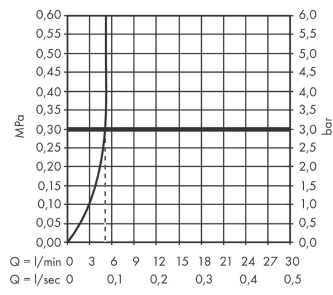

Logis

Single lever basin mixer 190 with pop-up waste set

Surface: **Chrome** Article Number: **71090000**

Description

product features

- consists of: single lever basin mixer, waste set
- ComfortZone 190
- projection: 166 mm
- spout height: 195 mm
- spray type: Normal spray
- maximum flow rate at 3 bar: 5 l/min
- ceramic cartridge
- temperature limitation adjustable
- suitable for continuous flow water heaters
- pop-up waste set G 1¼
- material waste set: synthetic
- connection type: G # connections
- connection dimension: DN15

Technology

Certificates

Product image

Scale drawing

Logis

Single lever basin mixer 190 with pop-up waste set

Surface: **Chrome** Article Number: **71090000**

Flowchart