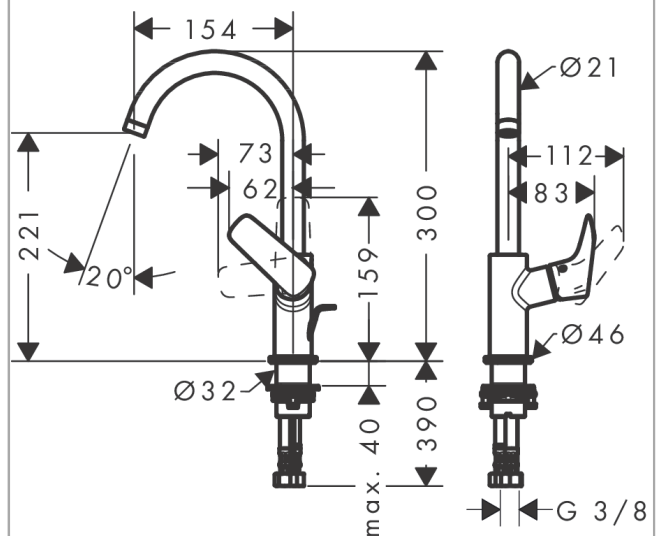

Logis

Single lever basin mixer 210 with swivel spout and pop-up waste set

Surface: **Chrome** Article Number: **71130000**

Description

product features

- consists of: single lever basin mixer, waste set
- ComfortZone 210
- projection: 154 mm
- spout height: 221 mm
- swivel range 120°
- spray type: normal spray
- maximum flow rate at 3 bar: 5 l/min
- ceramic cartridge
- temperature limitation adjustable
- suitable for continuous flow water heaters
- pop-up waste set G 1¼
- material waste set: synthetic
- connection type: G ¾ connections
- connection dimension: DN15
- handle position on the side: bottom-side at the base body (not suitable for wash bowls)

Technology

Product image

Scale drawing

Logis

Single lever basin mixer 210 with swivel spout and pop-up waste set

Surface: **Chrome** Article Number: **71130000**

Flowchart

Logis

Single lever basin mixer 210 with swivel spout and pop-up waste set

Surface: **Chrome** Article Number: 71130000

Exploded Drawing

Year of production: >04/14

Logis

Single lever basin mixer 210 with swivel spout and pop-up waste set

Surface: **Chrome** Article Number: **71130000**

Spare part list

Year of production: >04/14

Pos.	Description	Article Number	PC	PU
1	spout cpl.	95494000	13	1
2	aerator M18x1 (5 l/min)	95387000	9	1
3	O-ring 11x2	98127000	1	1
4	handle	92245000	8	1
5	screw cover	96338000	1	1
6	flange	95493000	6	1
7	nut	95178000	9	1
8	O-ring 24x2	98388000	1	1
9	cartridge, assy	97685000	11	1
10	locking screw for handle	95140000	2	1
11	seal	98865000	8	1
12	screw cover	95181000	1	1
13	flat seal	98749000	2	1
14	fixing set (Ø 32)	13961000	7	1
15	lever collar	97548000	1	1
16	connection hose 450 mm M8x0,75 G3/8	97206000	8	1
17	O-ring 7x1,5	98422000	1	1
18	pull rod	96657000	4	1
19	sealing set	95581000	2	1
20	lever collar	92849000	3	1
a	pop up waste	92168000	9	1
b	fixation extension 35 mm	13898000	12	1