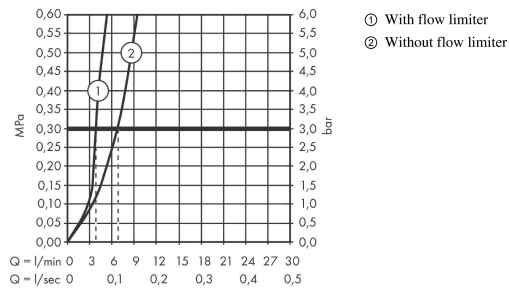

Logis

Single lever basin mixer 210 with swivel spout and pop-up waste set

Surface: **Chrome** Article Number: **71130000**

Description

product features

- consists of: single lever basin mixer, waste set
- ComfortZone 210
- projection: 154 mm
- spout height: 221 mm
- swivel range 120°
- spray type: normal spray
- maximum flow rate at 3 bar: 5 l/min
- ceramic cartridge
- temperature limitation adjustable
- suitable for continuous flow water heaters
- pop-up waste set G 1¼
- material waste set: synthetic
- connection type: G ¾ connections
- connection dimension: DN15
- handle position on the side: bottom-side at the base body (not suitable for wash bowls)

Technology

Product image

Scale drawing

Logis

Single lever basin mixer 210 with swivel spout and pop-up waste set

Surface: **Chrome** Article Number: **71130000**

Flowchart

Logis