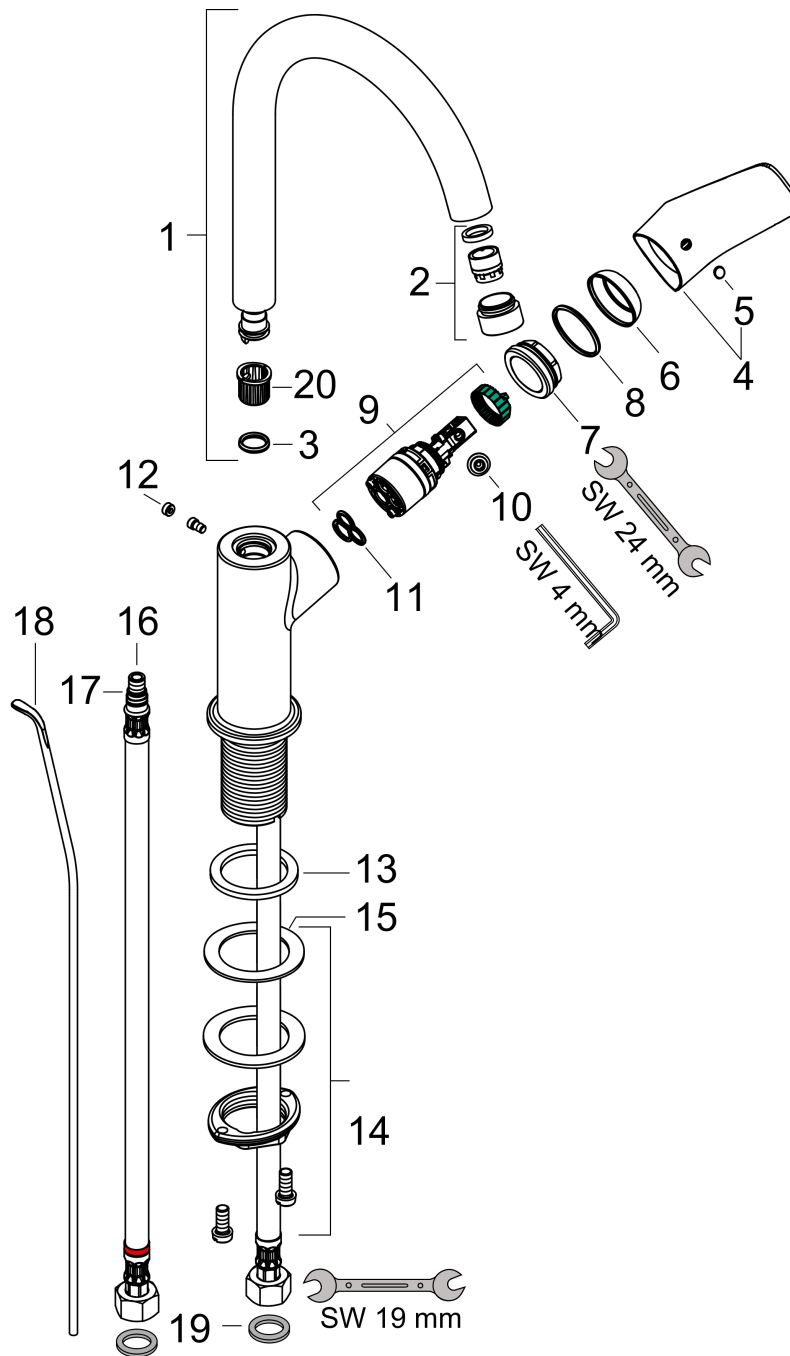

Logis

Single lever basin mixer 210 with swivel spout and pop-up waste set

Surface: **Chrome** Article Number: **71130000**

Description

product features

- consists of: single lever basin mixer, waste set
- ComfortZone 210
- projection: 154 mm
- spout height: 221 mm
- swivel range 120°
- spray type: normal spray
- maximum flow rate at 3 bar: 5 l/min
- ceramic cartridge
- temperature limitation adjustable
- suitable for continuous flow water heaters
- pop-up waste set G 1¼
- material waste set: synthetic
- connection type: G ¾ connections
- connection dimension: DN15
- handle position on the side: bottom-side at the base body (not suitable for wash bowls)

Technology

Product image

Scale drawing

Logis

Single lever basin mixer 210 with swivel spout and pop-up waste set

Surface: **Chrome** Article Number: **71130000**

Flowchart

Logis

Single lever basin mixer 210 with swivel spout and pop-up waste set

Surface: **Chrome** Article Number: 71130000

Exploded Drawing

Year of production: >04/14

Logis

Single lever basin mixer 210 with swivel spout and pop-up waste set

Surface: **Chrome** Article Number: **71130000**

Spare part list

Year of production: >04/14

Pos.	Description	Article Number	PC	PU
1	spout cpl.	95494000	13	1
2	aerator M18x1 (5 l/min)	95387000	9	1
3	O-ring 11x2	98127000	1	1
4	handle	92245000	8	1
5	screw cover	96338000	1	1
6	flange	95493000	6	1
7	nut	95178000	9	1
8	O-ring 24x2	98388000	1	1
9	cartridge, assy	97685000	11	1
10	locking screw for handle	95140000	2	1
11	seal	98865000	8	1
12	screw cover	95181000	1	1
13	flat seal	98749000	2	1
14	fixing set (Ø 32)	13961000	7	1
15	lever collar	97548000	1	1
16	connection hose 450 mm M8x0,75 G3/8	97206000	8	1
17	O-ring 7x1,5	98422000	1	1
18	pull rod	96657000	4	1
19	sealing set	95581000	2	1
20	lever collar	92849000	3	1
a	pop up waste	92168000	9	1
b	fixation extension 35 mm	13898000	12	1