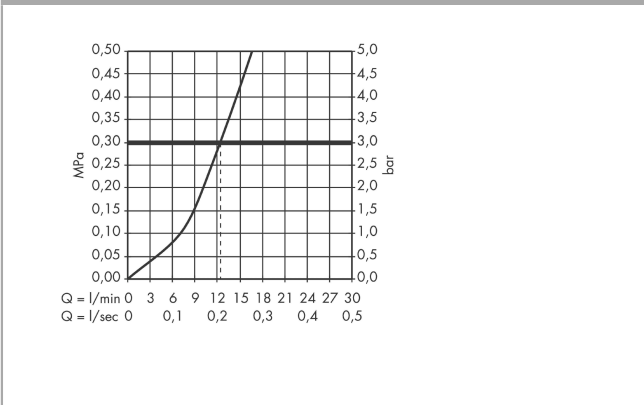

Logis M31
Single lever kitchen mixer 260, 1jet
 Surface: **Chrome** Article Number: **71835000**

Description

product features

- handle can be positioned on the right or left
- ComfortZone 260
- swivel range adjustable in 3 steps 110°, 150° or 360°
- normal spray
- connection dimension: DN15
- maximum flow rate at 3 bar: 12 l/min
- ceramic cartridge
- connection type: G 3/8 connections
- temperature limitation adjustable
- suitable for continuous flow water heaters

Technology

Product image

Scale drawing

Flowchart

Logis M31

Single lever kitchen mixer 260, 1jet

Surface: **Chrome** Article Number: **71835000**

Exploded Drawing