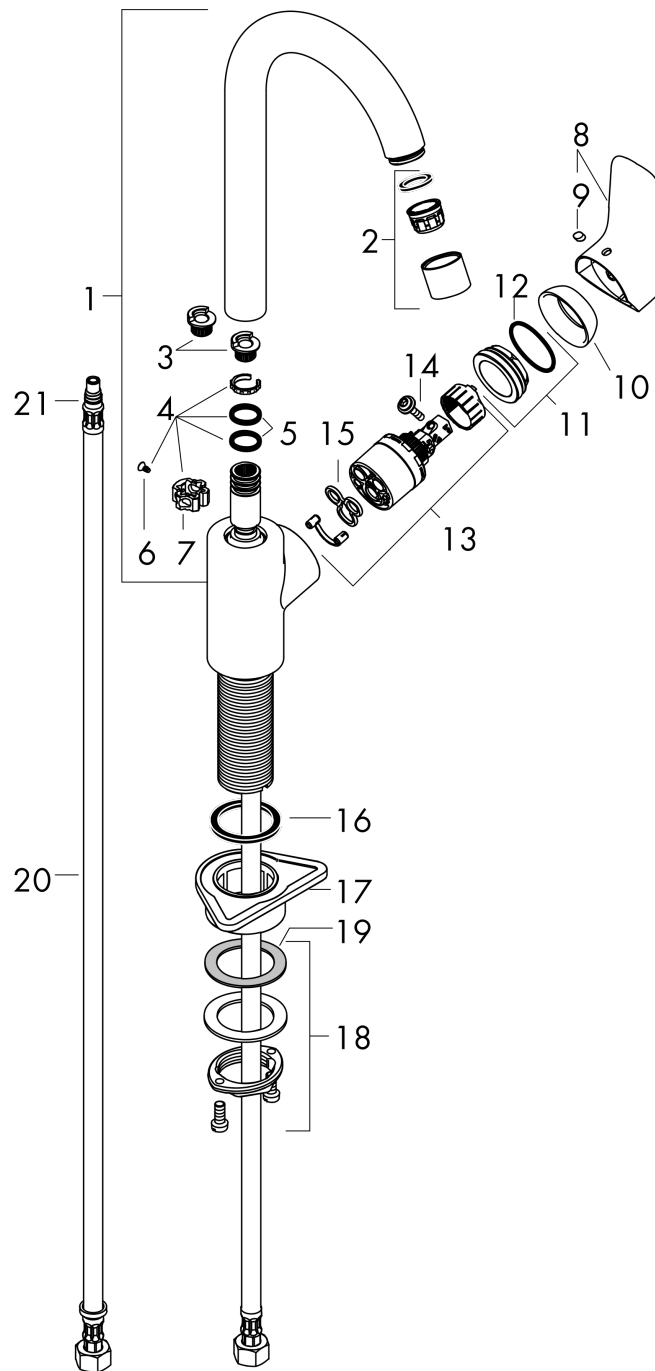

Logis M31
Single lever kitchen mixer 260, 1jet
 Surface: **Chrome** Article Number: **71835000**

Description

product features

- handle can be positioned on the right or left
- ComfortZone 260
- swivel range adjustable in 3 steps 110°, 150° or 360°
- normal spray
- connection dimension: DN15
- maximum flow rate at 3 bar: 12 l/min
- ceramic cartridge
- connection type: G 3/8 connections
- temperature limitation adjustable
- suitable for continuous flow water heaters

Technology

Product image

Scale drawing

Flowchart

Logis M31

Single lever kitchen mixer 260, 1jet

Surface: **Chrome** Article Number: **71835000**

Exploded Drawing

Year of production: >02/15

Logis M31**Single lever kitchen mixer 260, 1jet**Surface: **Chrome** Article Number: **71835000****Spare part list**

Year of production: >02/15

Pos.	Description	Article Number	PC	PU
1	spout cpl.	92223000	13	1
2	aerator M22x1 (15 l/min)	92368000	7	1
3	set of locating rings (110° / 150°)	98486000	5	1
4	sealing set	92646000	6	1
5	O-Ring 14x2,5	98189000	1	1
6	screw	97662000	3	1
7	axialring	97558000	1	1
8	handle	92224000	10	1
9	screw cover	96338000	1	1
10	flange	95498000	3	1
11	nut	97209000	5	1
12	O-Ring 32x2	98193000	1	1
13	cartridge, assy	92730000	11	1
14	locking screw for handle	95140000	2	1
15	seal	95008000	3	1
16	flat seal	98749000	2	1
17	support	97523000	2	1
18	fixing set (Ø 34)	95049000	5	1
19	lever collar	97548000	1	1
20	connection hose 600 mm M8x0,75 G3/8	96556000	7	1
21	O-ring 7x1,5	98422000	1	1