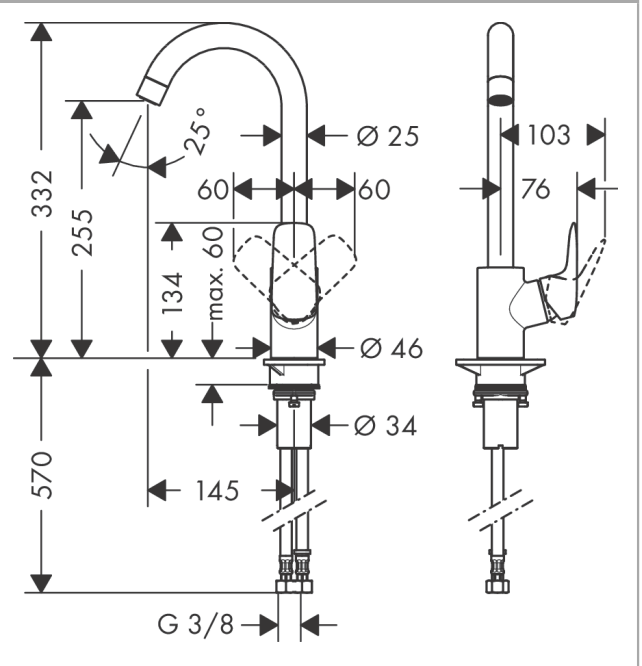

Logis M31
Single lever kitchen mixer 260, 1jet
 Surface: **Chrome** Article Number: **71835000**

Description

product features

- handle can be positioned on the right or left
- ComfortZone 260
- swivel range adjustable in 3 steps 110°, 150° or 360°
- normal spray
- connection dimension: DN15
- maximum flow rate at 3 bar: 12 l/min
- ceramic cartridge
- connection type: G 3/8 connections
- temperature limitation adjustable
- suitable for continuous flow water heaters

Technology

Product image

Scale drawing

Flowchart

Logis M31

Single lever kitchen mixer 260, 1jet

Surface: **Chrome** Article Number: **71835000**

Exploded Drawing

Year of production: >02/15

Logis M31**Single lever kitchen mixer 260, 1jet**Surface: **Chrome** Article Number: **71835000****Spare part list**

Year of production: >02/15

Pos.	Description	Article Number	PC	PU
1	spout cpl.	92223000	13	1
2	aerator M22x1 (15 l/min)	92368000	7	1
3	set of locating rings (110° / 150°)	98486000	5	1
4	sealing set	92646000	6	1
5	O-Ring 14x2,5	98189000	1	1
6	screw	97662000	3	1
7	axialring	97558000	1	1
8	handle	92224000	10	1
9	screw cover	96338000	1	1
10	flange	95498000	3	1
11	nut	97209000	5	1
12	O-Ring 32x2	98193000	1	1
13	cartridge, assy	92730000	11	1
14	locking screw for handle	95140000	2	1
15	seal	95008000	3	1
16	flat seal	98749000	2	1
17	support	97523000	2	1
18	fixing set (Ø 34)	95049000	5	1
19	lever collar	97548000	1	1
20	connection hose 600 mm M8x0,75 G3/8	96556000	7	1
21	O-ring 7x1,5	98422000	1	1