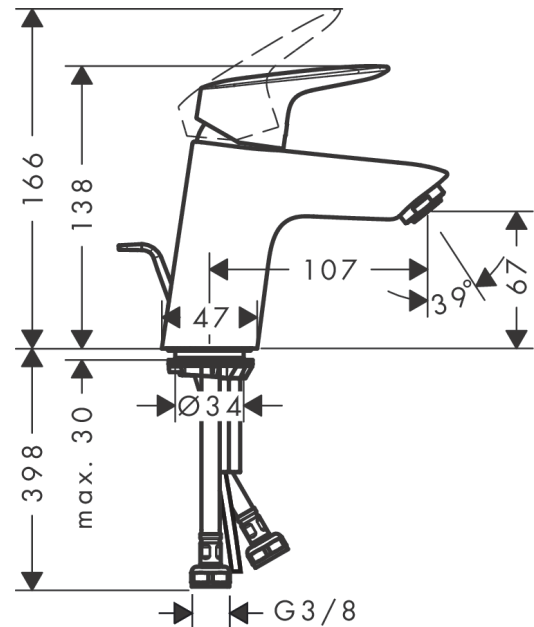

Logis

Single lever basin mixer 70 with pop-up waste set

Surface: **Chrome** Article Number: **71070000**

Description

product features

- consists of: single lever basin mixer, waste set
- ComfortZone 70
- projection: 107 mm
- spout height: 67 mm
- spray type: Normal spray
- maximum flow rate at 3 bar: 5 l/min
- ceramic cartridge
- temperature limitation adjustable
- suitable for continuous flow water heaters
- pop-up waste set G 1¼
- material waste set: synthetic
- connection type: G ¾ connections
- connection dimension: DN15

Technology

Certificates

Product image

Scale drawing

Logis

Single lever basin mixer 70 with pop-up waste set

Surface: **Chrome** Article Number: **71070000**

Flowchart

Logis

Single lever basin mixer 70 with pop-up waste set

Surface: **Chrome** Article Number: **71070000**

Exploded Drawing

Year of production: >05/17

Logis**Single lever basin mixer 70 with pop-up waste set**Surface: **Chrome** Article Number: **71070000****Spare part list**

Year of production: >05/17

Pos.	Description	Article Number	Price	PU
1	handle	92224000	€ 45,82	1
2	screw cover	96338000	€ 3,33	1
3	flange	97406000	€ 18,80	1
4	nut	97209000	€ 14,28	1
5	O-Ring 32x2	98193000	€ 3,33	1
6	cartridge, assy	92730000	€ 58,67	1
7	locking screw for handle	95140000	€ 5,36	1
8	seal	95008000	€ 8,69	1
9	adapter for cartridge	98750000	€ 11,66	1
10	O-Ring 30x2	98186000	€ 3,33	1
11	O-ring 35x2	92604000	€ 5,36	1
12	aerator M24x1 (5 l/min)	92372000	€ 18,80	1
13	screw M8 x 68	97736000	€ 5,36	1
14	seal Ø 42	98722000	€ 5,36	1
15	fixing set	96016000	€ 28,92	1
16	connection hose 450 mm M8x0,75 G3/8	97206000	€ 28,92	1
17	O-ring 6,6x1,6	93019000	€ 3,33	1
18	pull rod	96657000	€ 11,66	1
a	pop up waste	92168000	€ 36,89	1
b	sealing set	95581000	€ 5,36	1