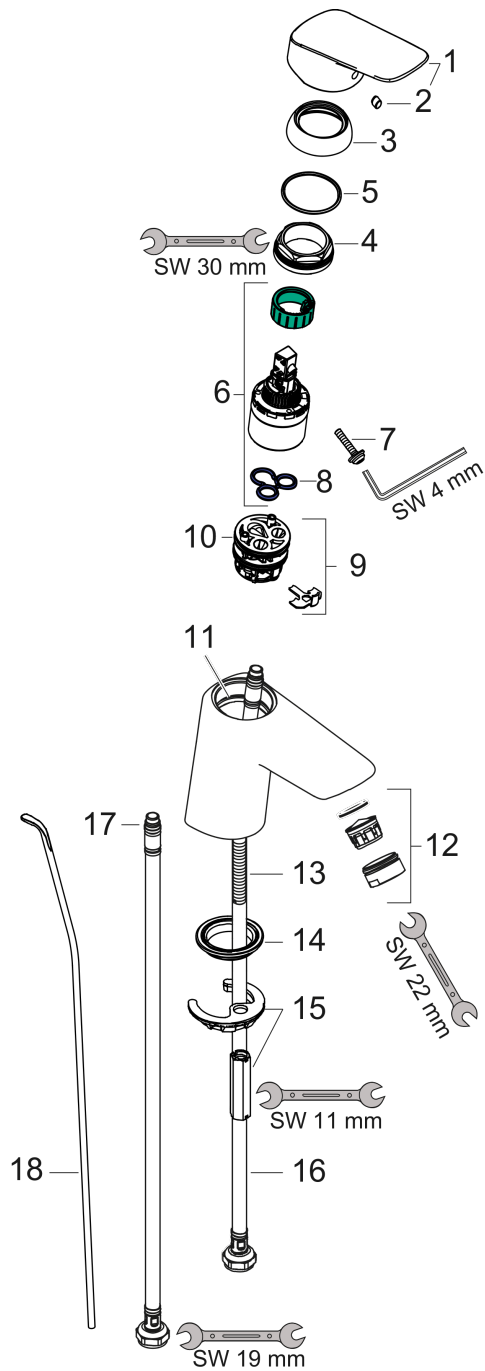

Logis

Single lever basin mixer 70 with pop-up waste set

Surface: **Chrome** Article Number: **71070000**

Description

product features

- consists of: single lever basin mixer, waste set
- ComfortZone 70
- projection: 107 mm
- spout height: 67 mm
- spray type: Normal spray
- maximum flow rate at 3 bar: 5 l/min
- ceramic cartridge
- temperature limitation adjustable
- suitable for continuous flow water heaters
- pop-up waste set G 1¼
- material waste set: synthetic
- connection type: G ¾ connections
- connection dimension: DN15

Technology

Certificates

Product image

Scale drawing

Logis

Single lever basin mixer 70 with pop-up waste set

Surface: **Chrome** Article Number: **71070000**

Flowchart

Logis

Single lever basin mixer 70 with pop-up waste set

Surface: **Chrome** Article Number: **71070000**

Exploded Drawing

Year of production: >05/17

Logis**Single lever basin mixer 70 with pop-up waste set**Surface: **Chrome** Article Number: **71070000****Spare part list**

Year of production: >05/17

Pos.	Description	Article Number	Price	PU
1	handle	92224000	€ 45,82	1
2	screw cover	96338000	€ 3,33	1
3	flange	97406000	€ 18,80	1
4	nut	97209000	€ 14,28	1
5	O-Ring 32x2	98193000	€ 3,33	1
6	cartridge, assy	92730000	€ 58,67	1
7	locking screw for handle	95140000	€ 5,36	1
8	seal	95008000	€ 8,69	1
9	adapter for cartridge	98750000	€ 11,66	1
10	O-Ring 30x2	98186000	€ 3,33	1
11	O-ring 35x2	92604000	€ 5,36	1
12	aerator M24x1 (5 l/min)	92372000	€ 18,80	1
13	screw M8 x 68	97736000	€ 5,36	1
14	seal Ø 42	98722000	€ 5,36	1
15	fixing set	96016000	€ 28,92	1
16	connection hose 450 mm M8x0,75 G3/8	97206000	€ 28,92	1
17	O-ring 6,6x1,6	93019000	€ 3,33	1
18	pull rod	96657000	€ 11,66	1
a	pop up waste	92168000	€ 36,89	1
b	sealing set	95581000	€ 5,36	1