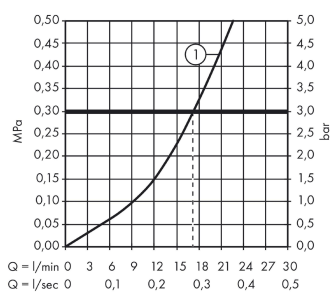

Flowchart

Shower outlet with 1B-resistance