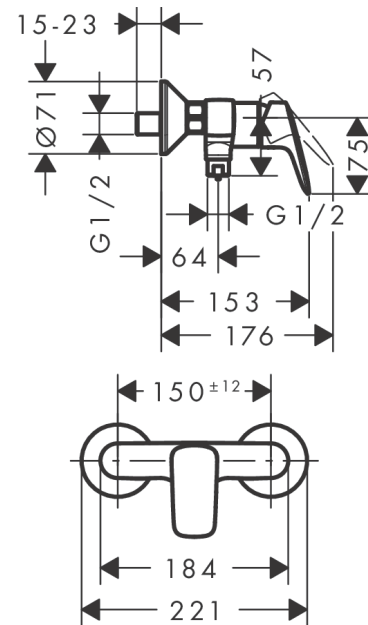

##### product features

- 1 function
- centre distance:  $150 \pm 12$  mm
- maximum flow rate at 3 bar: 28 l/min
- flow rate of hand shower at 3 bar: 17 l/min
- ceramic cartridge
- temperature limitation adjustable
- non-return valve
- with silencer
- hose connection DN15
- connection dimension: DN15
- connection type: s-shaped connections

#### Scale drawing