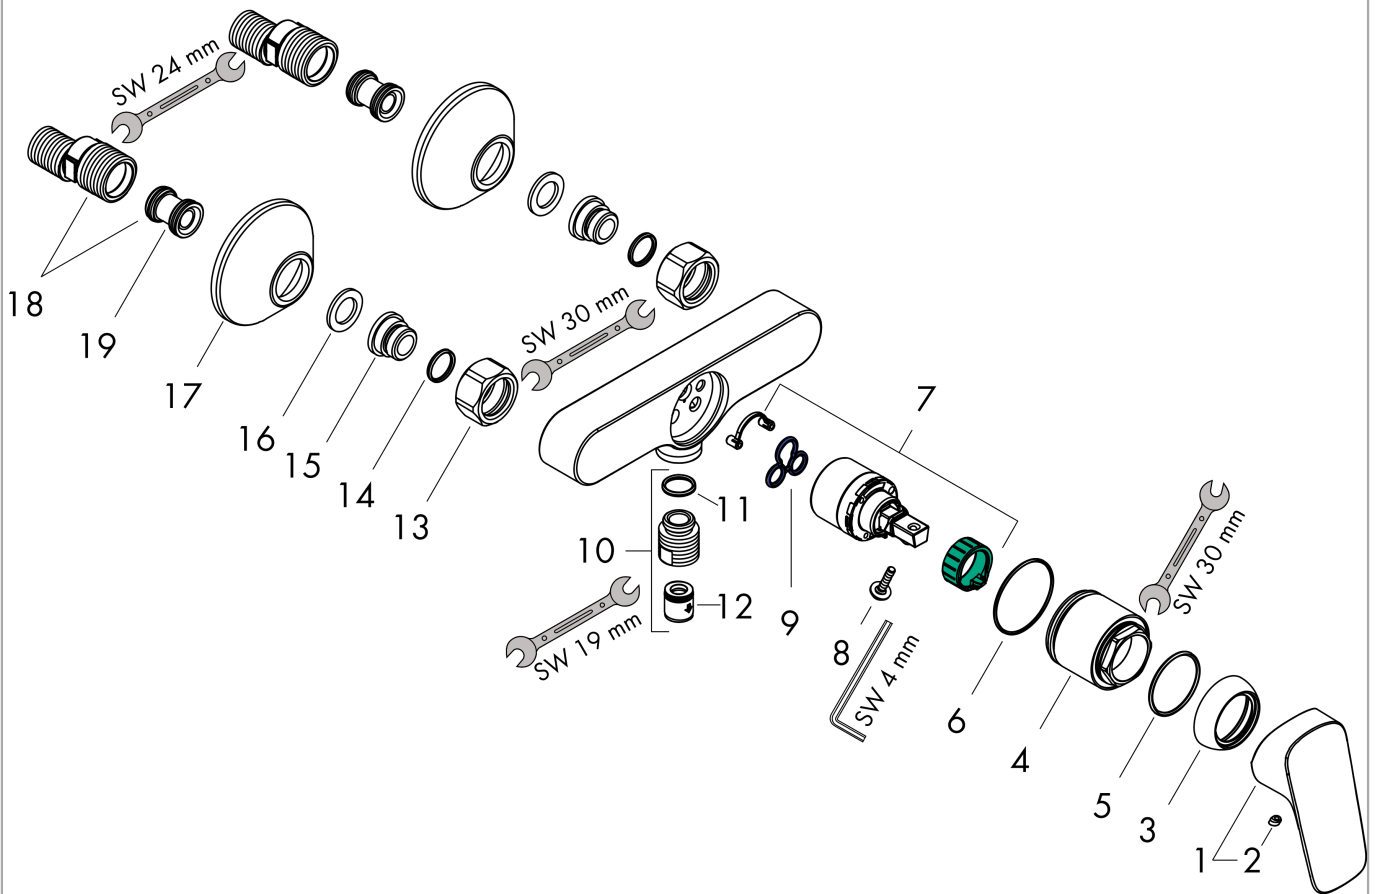

##### product features

- 1 function
- centre distance:  $150 \pm 12$  mm
- maximum flow rate at 3 bar: 28 l/min
- flow rate of hand shower at 3 bar: 17 l/min
- ceramic cartridge
- temperature limitation adjustable
- non-return valve
- with silencer
- hose connection DN15
- connection dimension: DN15
- connection type: s-shaped connections

#### Scale drawing

#### Flowchart

Shower outlet with 1B-resistance

**Logis**  
**Single lever shower mixer for exposed installation**  
 Surface: **Chrome** Article Number: **71600000**

**Exploded Drawing**

Year of production: >07/14

## Spare part list

Year of production: >07/14

Pos.	Description	Article Number	PC	PU
1	handle	92224000	10	1
2	screw cover	96338000	1	1
3	flange	97406000	6	1
4	nut	97977000	9	1
5	O-Ring 32x2	98193000	1	1
6	O-ring 33x1,5	98164000	1	1
7	cartridge, assy	92730000	11	1
8	locking screw for handle	95140000	2	1
9	seal	95008000	3	1
10	Hose Connection	96044000	7	1
11	O-ring 14x2	98129000	1	1
12	set of non return valves DW 15	94074000	5	1
13	set of nuts	96157000	8	1
14	O-ring 15x2	98163000	1	1
15	connecting thread	97220000	5	1
16	filter packing	96922000	3	1
17	escutcheon Ø 70 mm	94135000	4	1
18	set of S-unions (±12 mm)	94140000	10	1
19	noise reduction	96429000	2	1
a	set of S-unions (±32 mm)	98592000	9	1